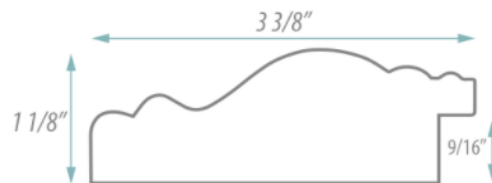

SPECIFICATION SHEET

FRAMED MIRROR

MODEL#: FM 79841-15X36

FRAMED MIRRORS COLLECTION

FEATURES:

- ONE 15X36" HIGH RESOLUTION SILVER PLATE GLASS MIRROR SIZE W/ DECORATIVE FRAME.
- "WALL HUGGER" HANGER FOR MOUNTING INCLUDED.
- STANDARD MOUNTING STYLE IS VERTICAL. FOR HORIZONTAL, PLEASE SPECIFY WHEN ORDERING.
- PACKED IN FOUR WALL (FOLDED DOUBLE WALL) CORRUGATION.
- STYLE: CLASSIC
- COLOR: CHERRY/MAHOGANY
- FINISH: WOOD TONE

MIRROR FINISHES:

- FLAT POLISHED EDGE
- BEVELED EDGE

OVERALL SIZE DIMENSION: 21 3/4" WIDE X 42 3/4" HIGH X 1 1/8" DEEP